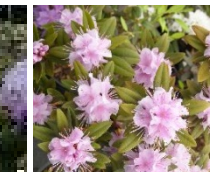

Rhododendrons Available at 2012 Annual Plant Sale
Saturday, April 28, 2012 (9 am to whenever plants are SOLD OUT)
Garage, Vineland Research & Innovation Centre, Vineland Station
Exit QEW at Victoria Avenue to Just North of the QEW - in direction of Lake Ontario

Evergreen (E.G.) & Deciduous (D) Azaleas

Click on a photo to see larger image

Lepidotes (Small Leaf Rhododendrons)

Click on a photo to see larger image

Faisa

PJM Compacta

Sugar Puff